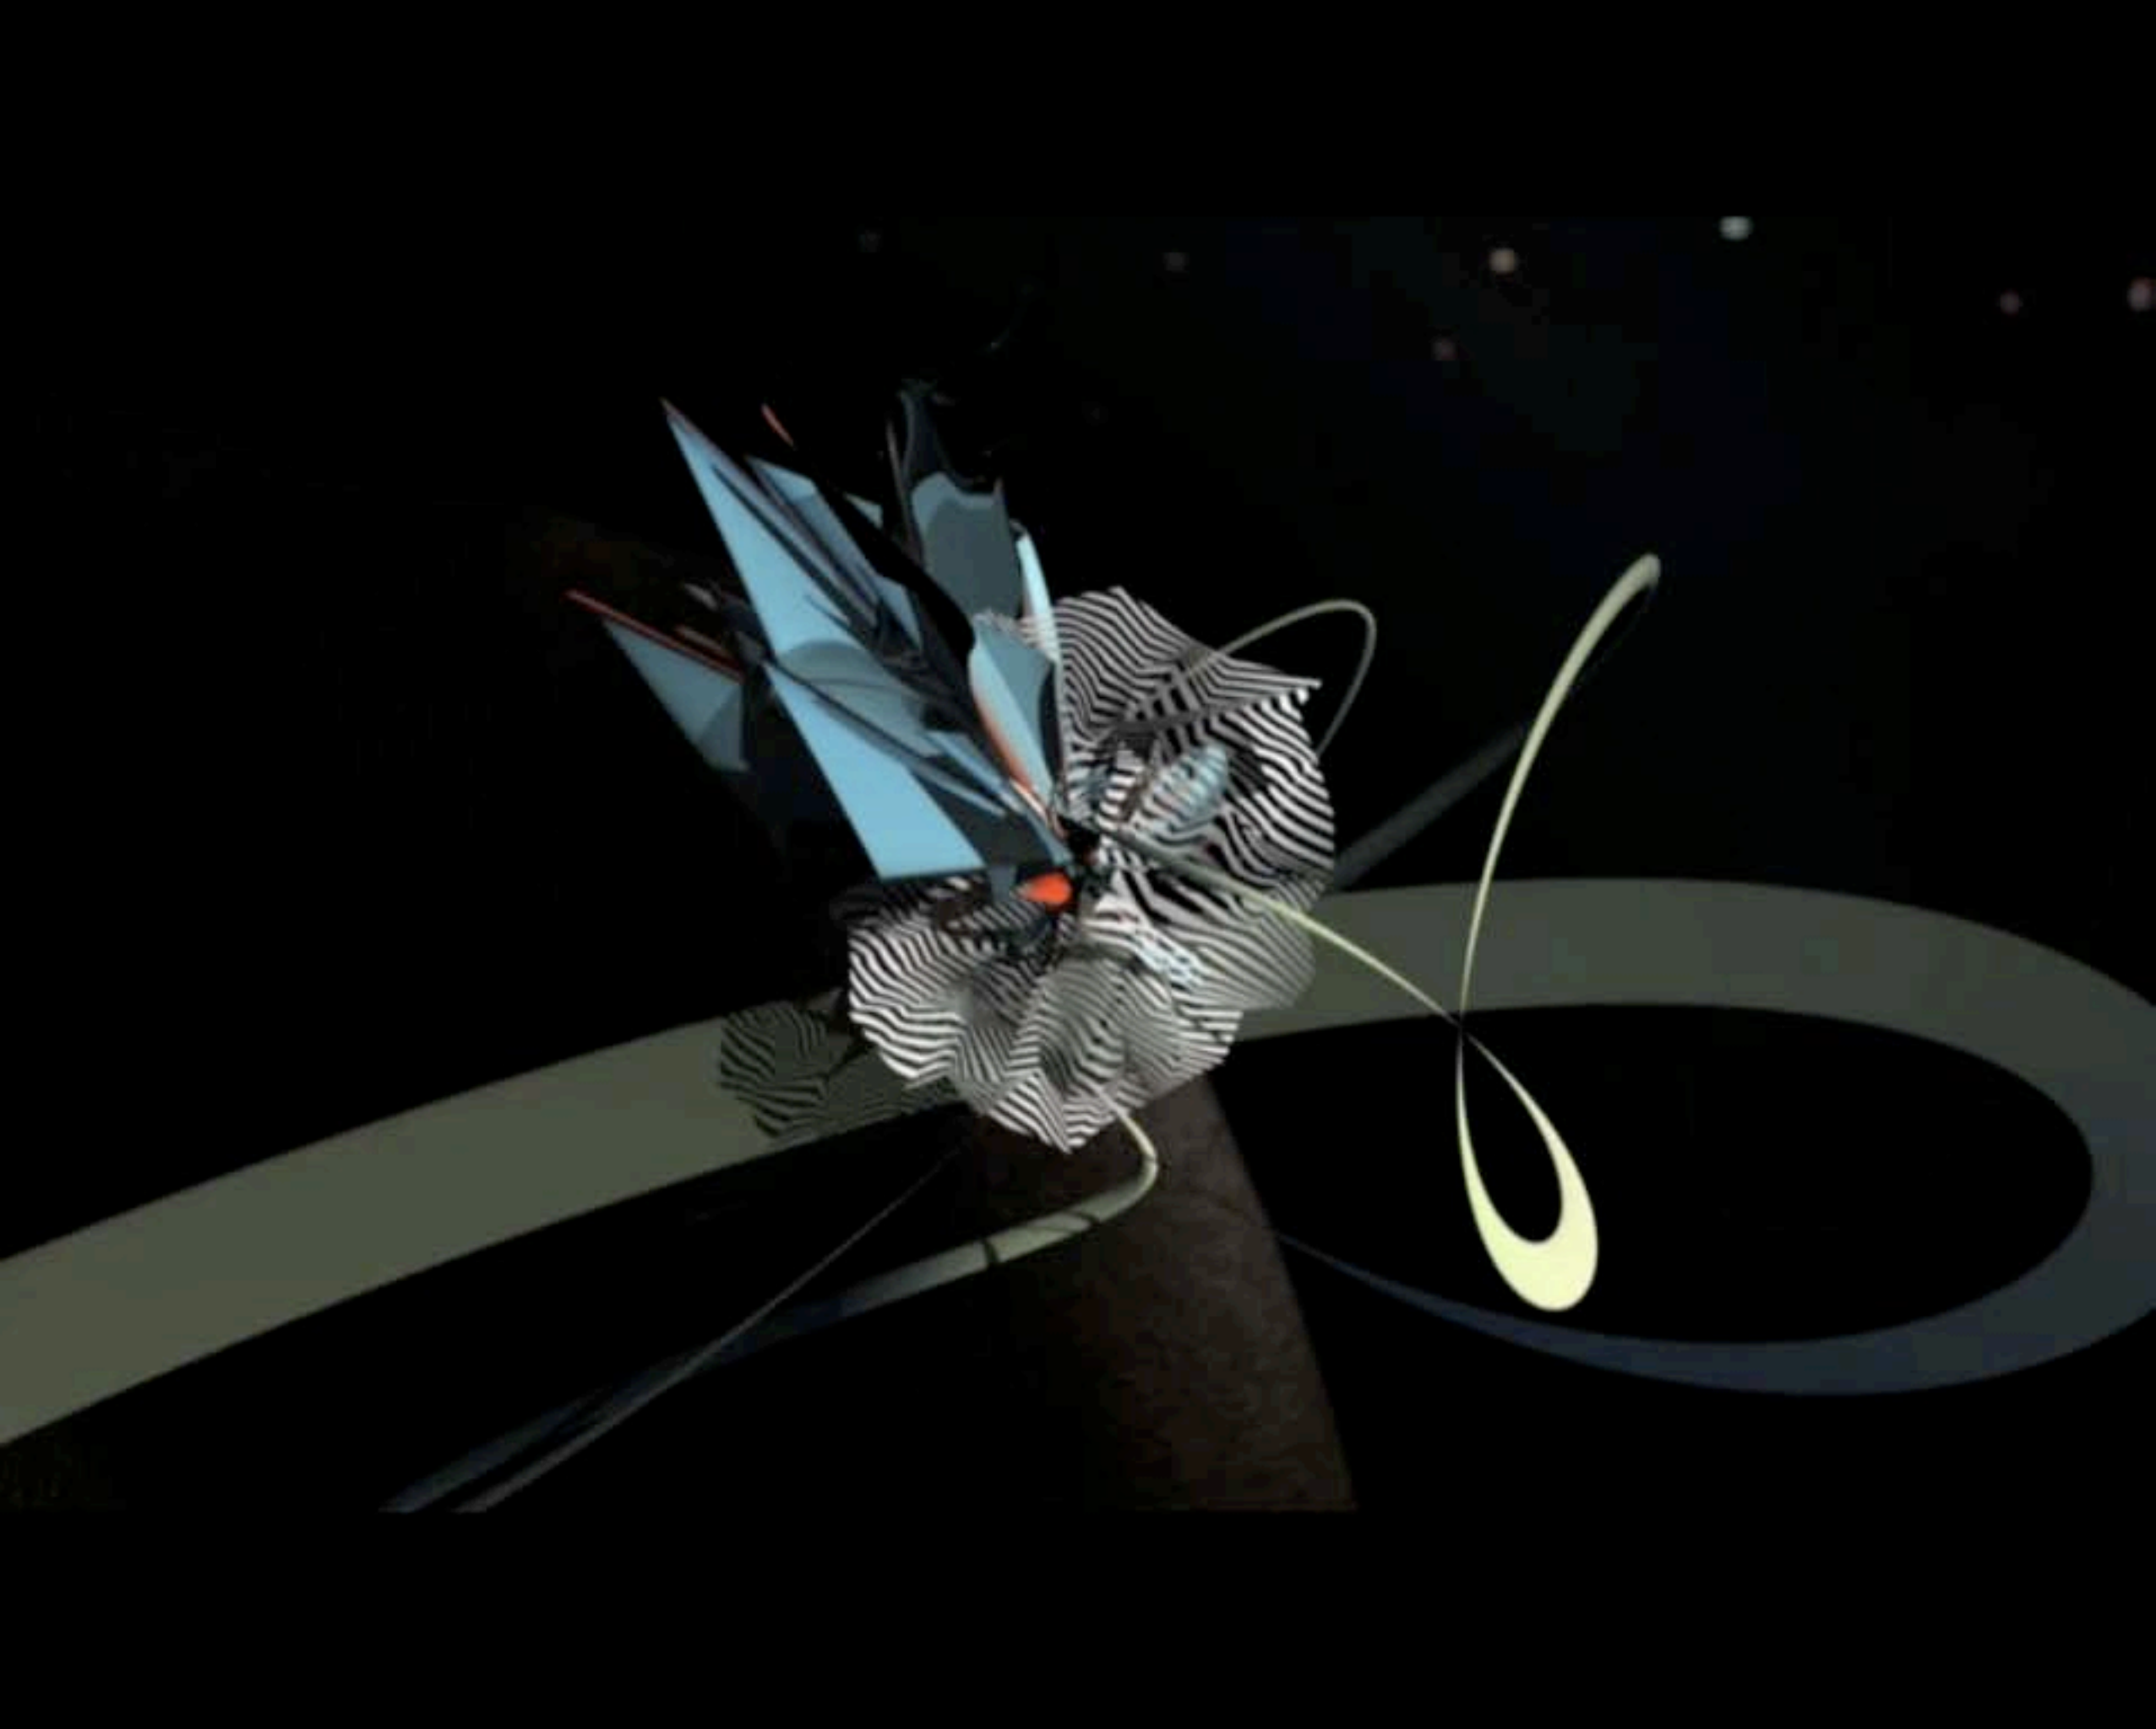

Animustrict
3D & Motiondesign
Reel 2010

Reel2010_V02.2_kl.mov

⏪ ⏩ ⏮ ⏭ ⏯ ⏸ ⏹

00:01:09

James

An abstract digital artwork featuring a black background with various geometric and organic shapes. A prominent teal-colored, multi-faceted, crystalline structure is positioned in the upper center. To its right is a circular, glowing white and teal pattern resembling a dandelion seed head or a complex cellular structure. Below these, the name "Jason Levine" is written in a bold, white, sans-serif font. The text is slightly tilted and appears to be floating above two smaller, glowing circular patterns. The overall composition is dynamic and futuristic, with thin white lines and small white dots scattered across the scene, suggesting a digital or scientific theme.

Jason Levine

Jasen Levine

Joel Gethin Lewis

Joel Getnin Lewis

Joel Gethin Lewis

struhy

Strukt