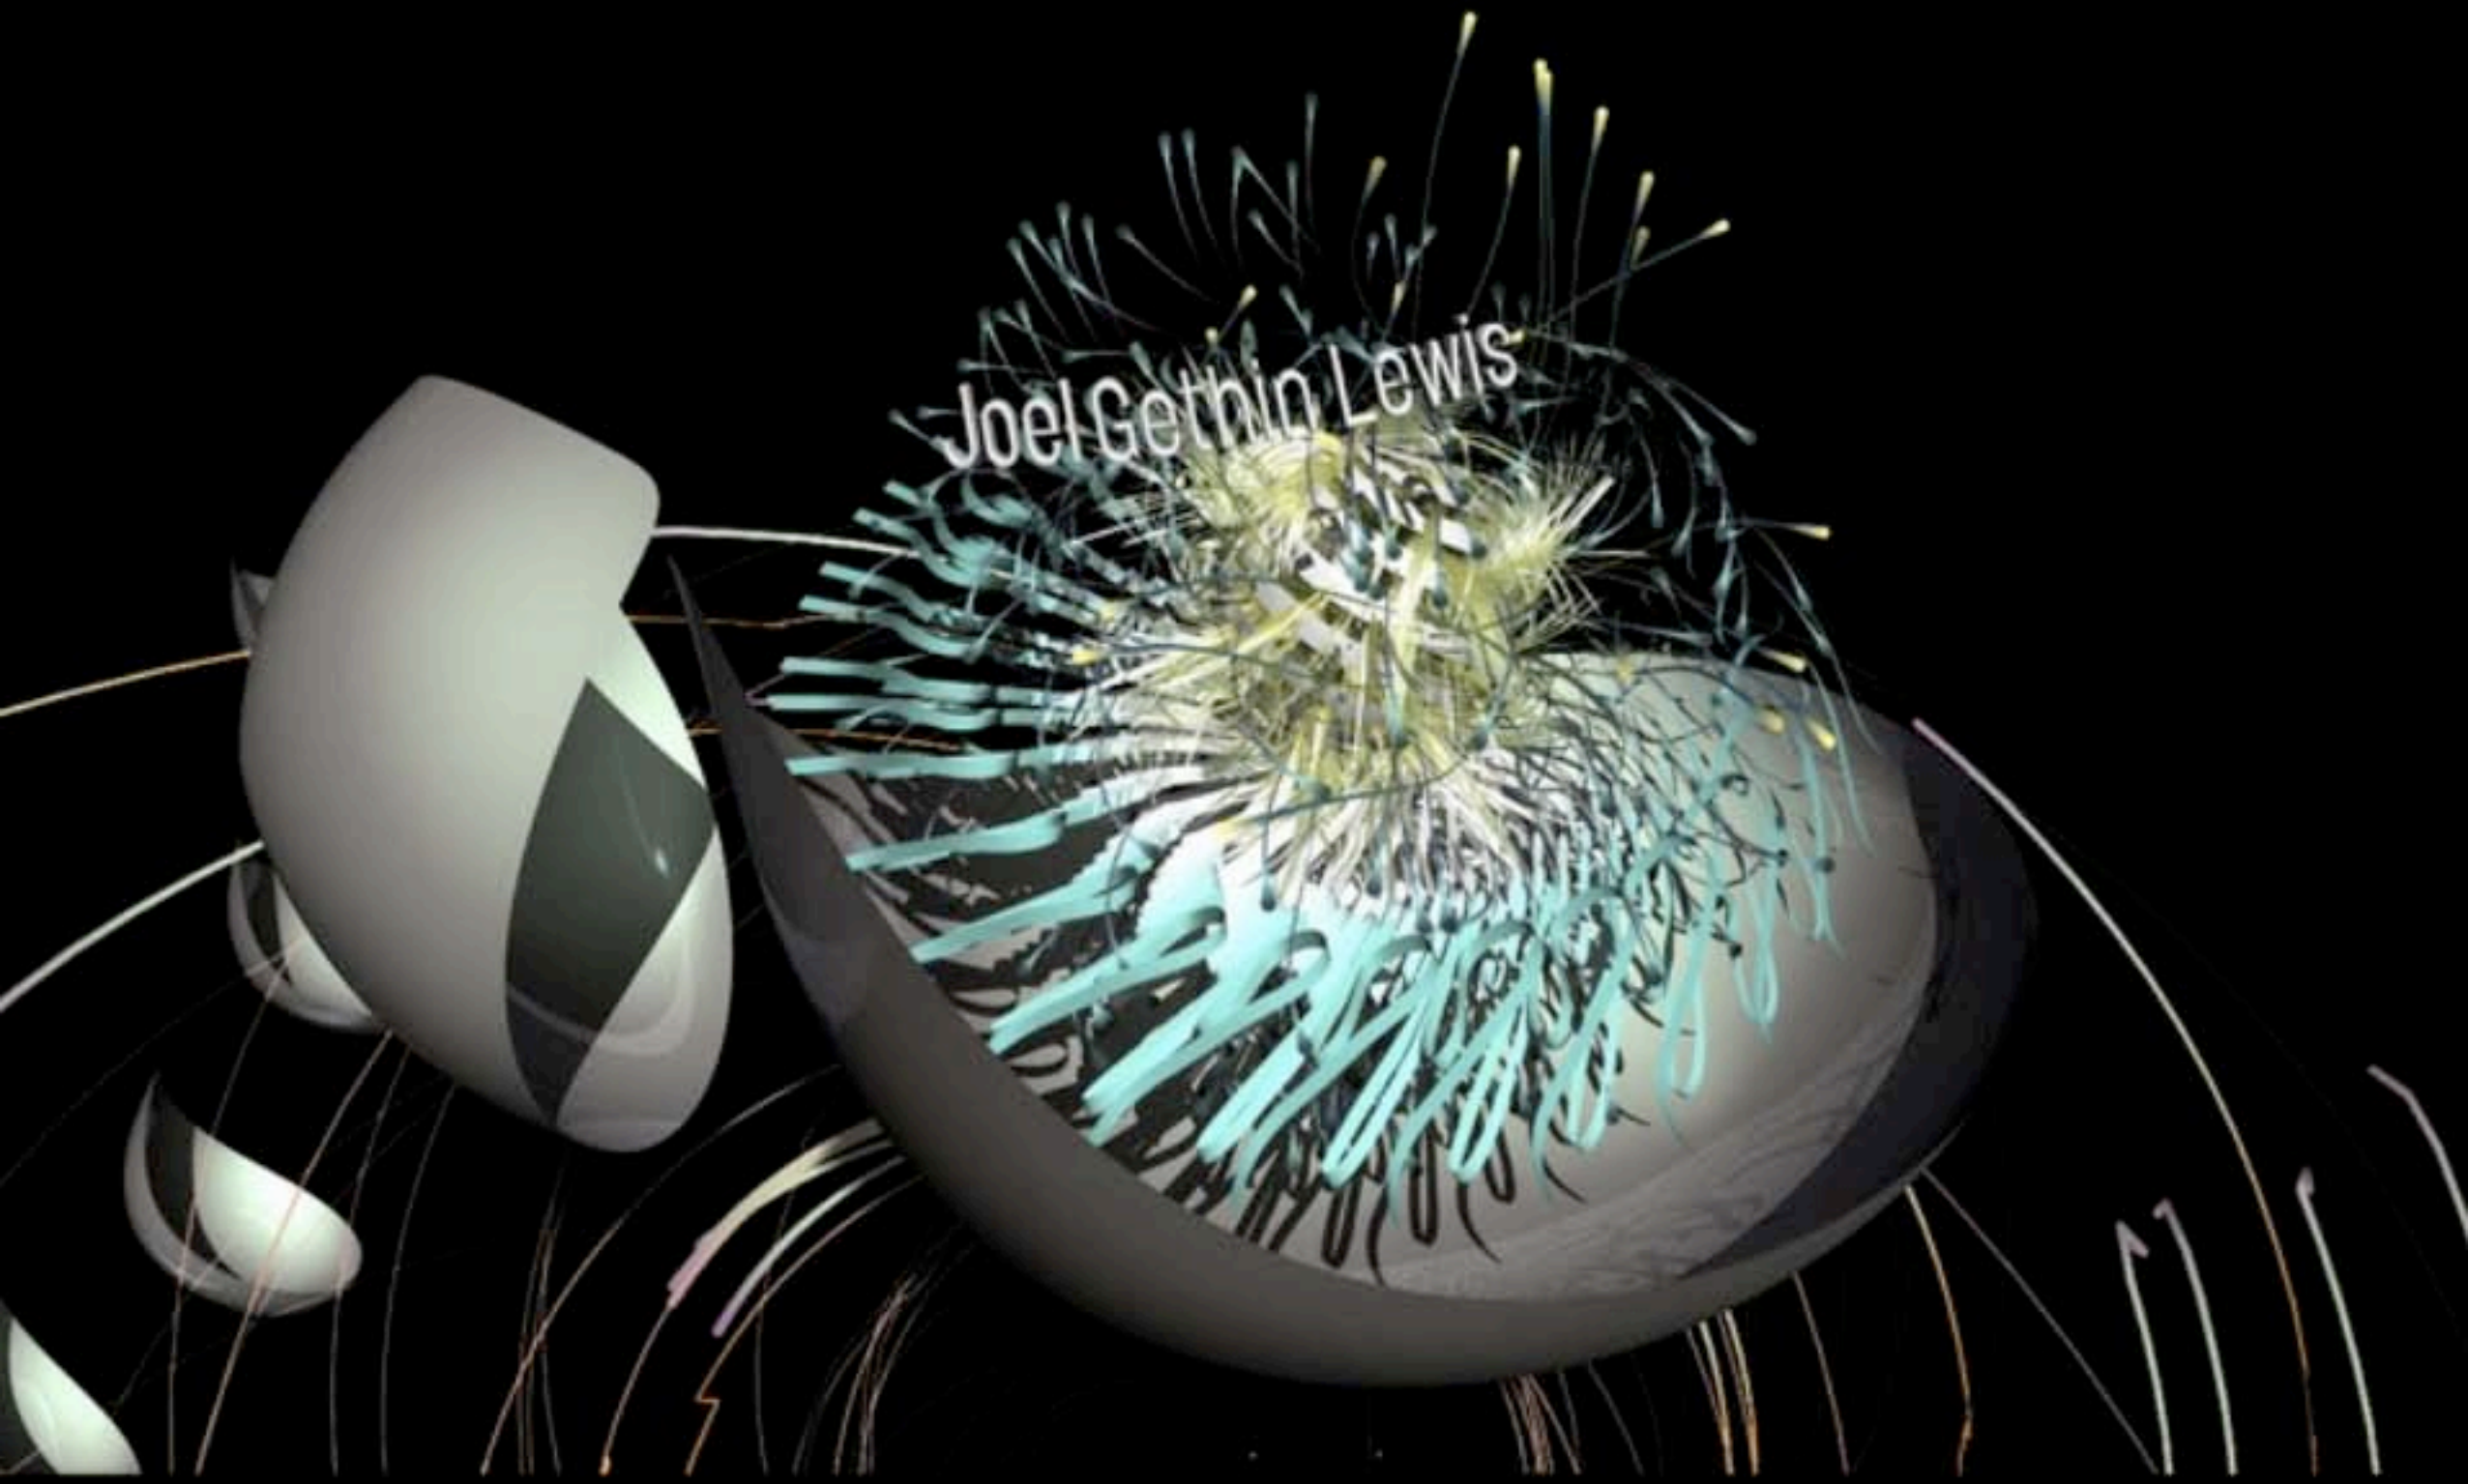

Animustrict
3D & Motiondesign
Reel 2010

Reel2010_V02.2_kl.mov

⏪ ⏩ ⏮ ⏭ ⏯ ⏸ ⏹

00:01:09

James

An abstract digital artwork featuring a black background with various geometric and organic shapes. A prominent teal-colored, multi-faceted, crystalline structure is positioned in the upper center. To its right is a circular, glowing white and teal pattern resembling a dandelion seed head or a complex cellular structure. Below these, the name "Jason Levine" is written in a bold, white, sans-serif font. The text is slightly tilted and appears to be floating above two smaller, glowing circular patterns. The overall composition is dynamic and futuristic, with thin white lines and small white dots scattered across the scene, suggesting a digital or scientific theme.

Jason Levine

Jasen Levine

Joel Gethin Lewis

Joel Getnin Lewis

Joel Gethin Lewis

struhy

Strukt