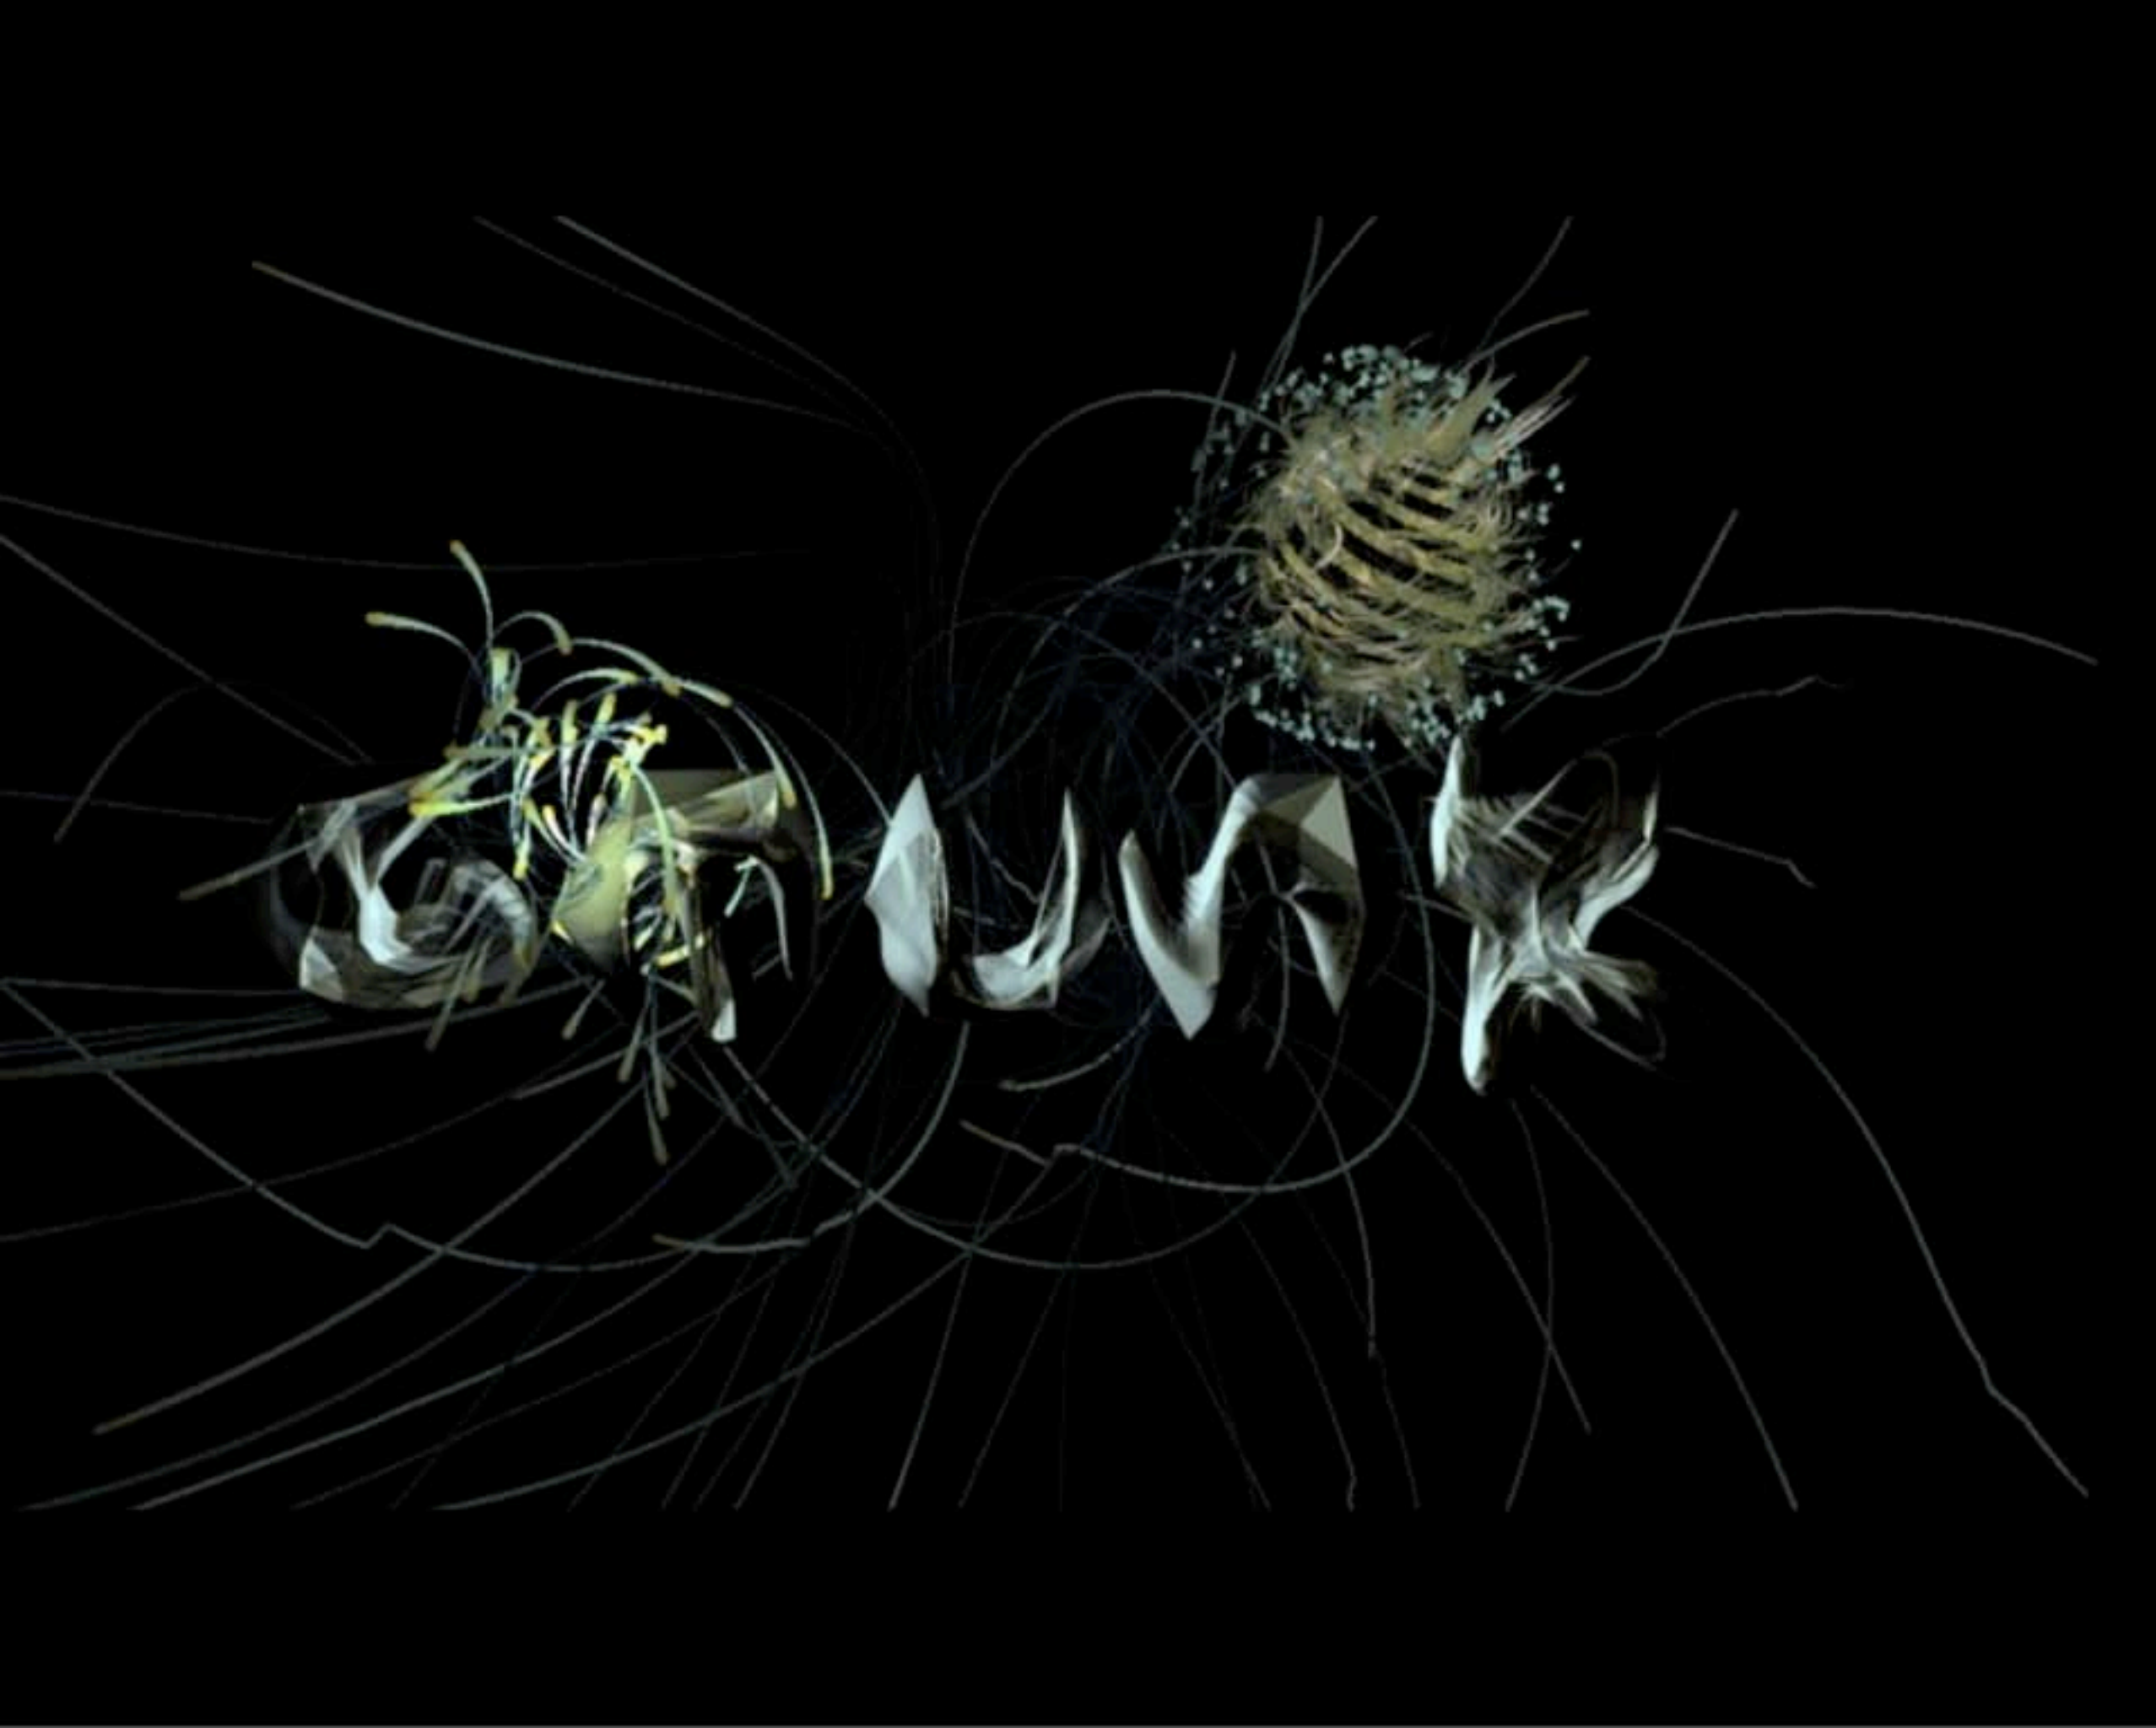

Animustrict
3D & Motiondesign
Reel 2010

Reel2010_V02.2_kl.mov

⏪ ⏩ ⏮ ⏭ ⏯ ⏸ ⏹

00:01:09

James

An abstract digital artwork featuring a black background with various geometric and organic shapes. A prominent teal-colored, multi-faceted, crystalline structure is positioned in the upper center. To its right is a circular, glowing white and teal pattern resembling a dandelion seed head or a complex cellular structure. Below these, the name "Jason Levine" is written in a bold, white, sans-serif font. The text is slightly tilted and appears to be floating above two smaller, glowing circular patterns. The overall composition is dynamic and futuristic, with thin white lines and small white dots scattered across the scene, suggesting a digital or scientific theme.

Jason Levine

Jasen Levine

Joel Gethin Lewis

Joel Getnin Lewis

Joel Gethin Lewis

struhy

Strukt